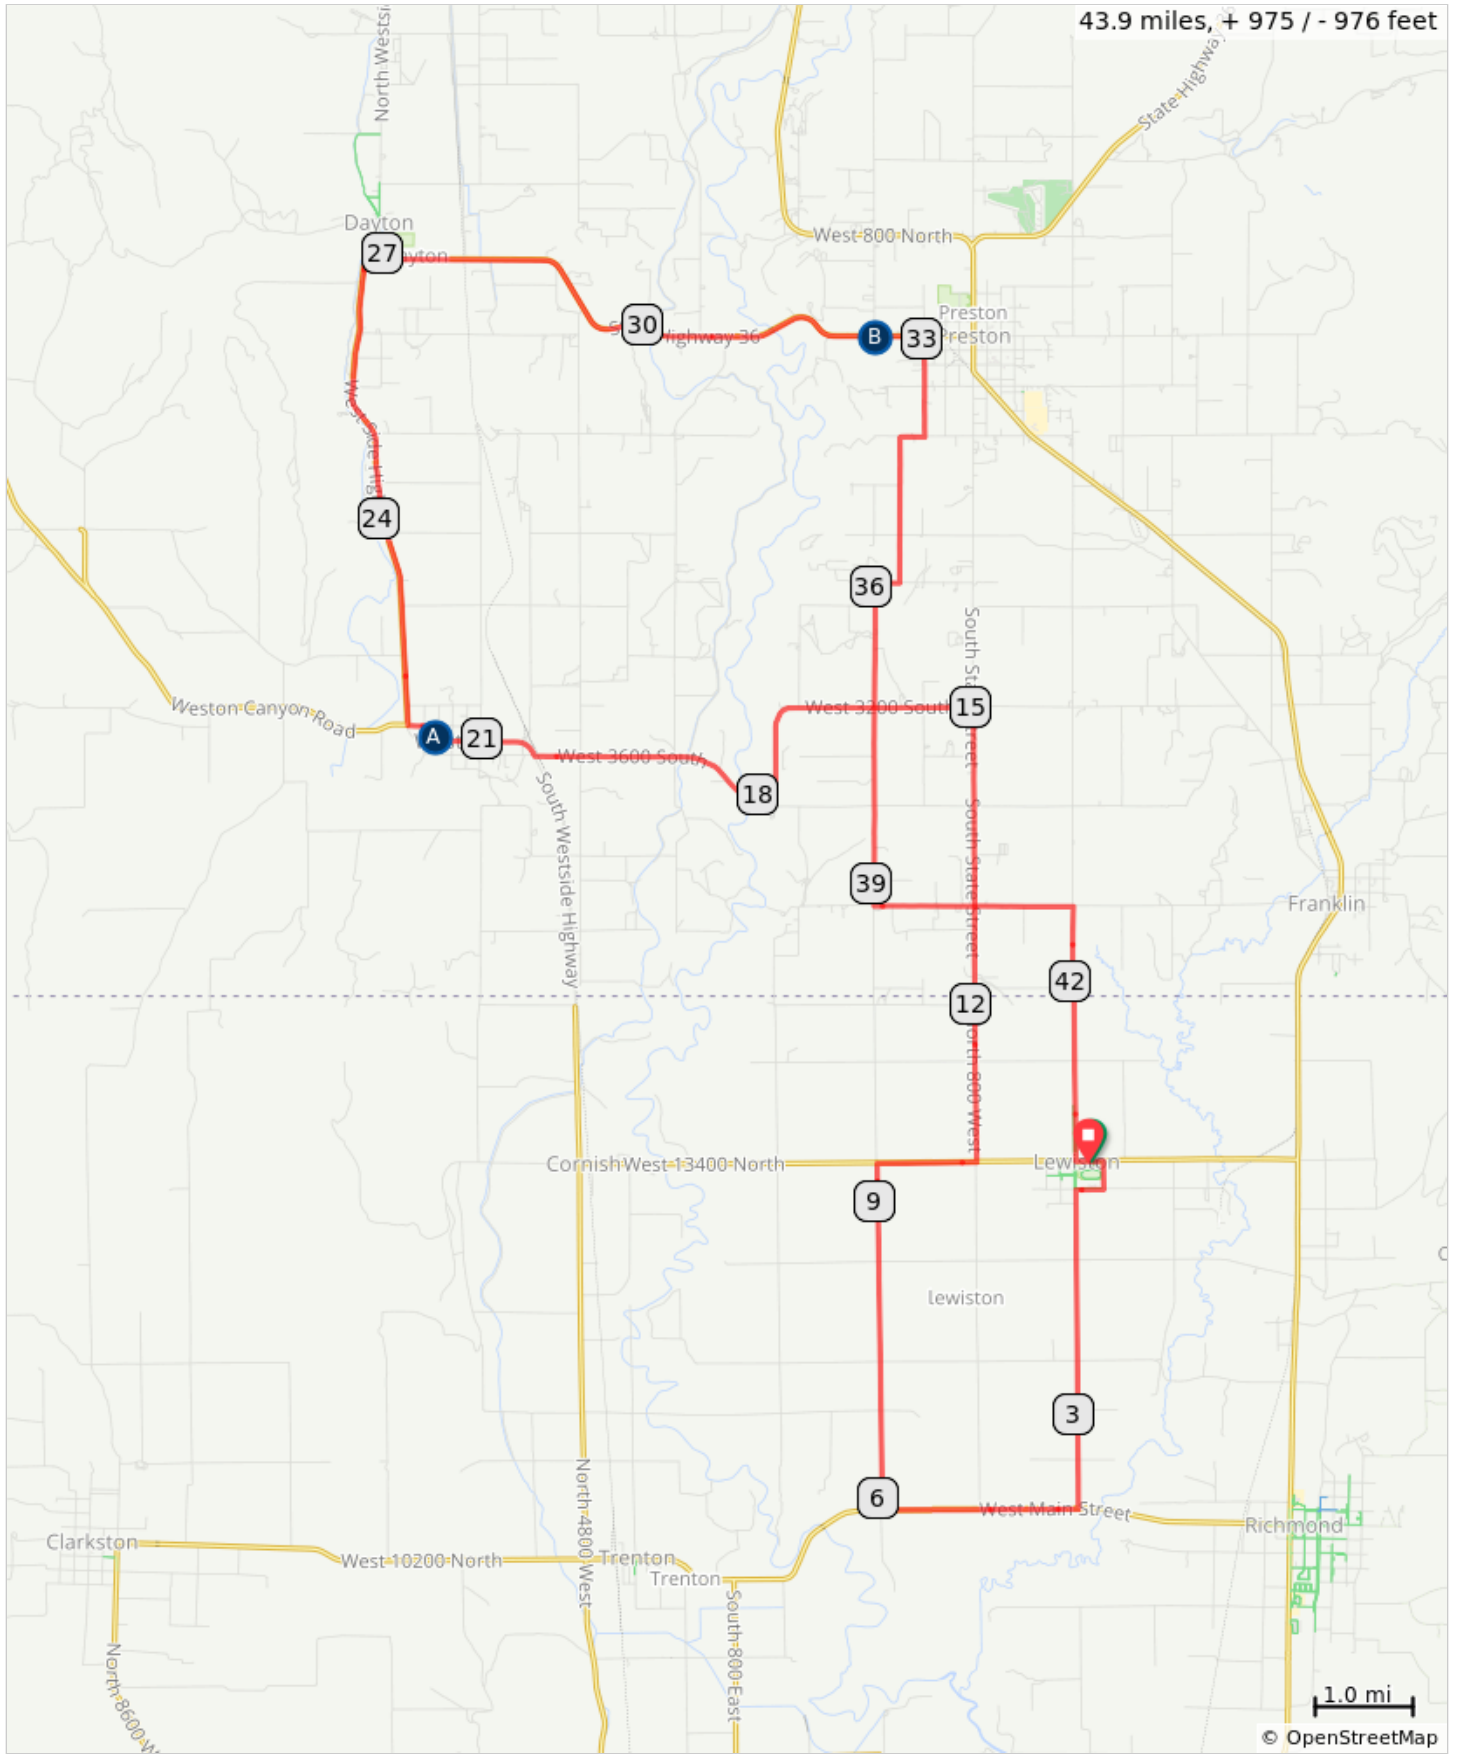

# 2019\*-50 mile LRRH

- A. Weston Rest Stop
- B. Animal Clinic - Rest Stop

2019\*-50 mile LRRH

Dist	Type	Note
0.0	📍	Start of route
0.1	➔	Right onto S 200 E
0.4	➔	Right onto E 200 S
0.7	➡	Left onto S Main St
3.9	➔	Right onto W Main St
5.9	➔	Right onto S 1600 W
9.4	➔	Right at the 1st cross street onto W Center St
10.4	➡	Left onto UT-200
12.0	⬆	Continue onto S State St
15.0	➡	Left onto W 3200 S
16.9	⬆	Continue onto S 1600 W
17.9	➔	Right onto W 3900 S/Weston-Fairview Rd
20.4	➔	Right onto S Westside Hwy
20.5	⬆	Continue onto E Depot St

20.5 miles. +450/-356 feet

Dist	Type	Note
21.5	➔	Right onto N 1st W
21.6	➡	Left at the 1st cross street onto W 1st N/Center St
21.9	➔	Right onto ID-36 E
26.9	➔	Right to stay on ID-36 E
33.0	➔	Right onto S 4th W St
34.0	➔	Right onto W 8th S
34.2	➡	Slight left onto S 600 W
35.7	➔	Right onto W 2000 S
35.9	➡	Left onto S 800 W
39.2	➡	Left onto W 4800 S/Fairview-Franklin Rd
41.2	➔	Right onto S 800 E
42.2	⬆	Continue onto N Main St
43.8	➡	Left onto E Center St
43.9	📍	End of route

23.4 miles. +468/-709 feet